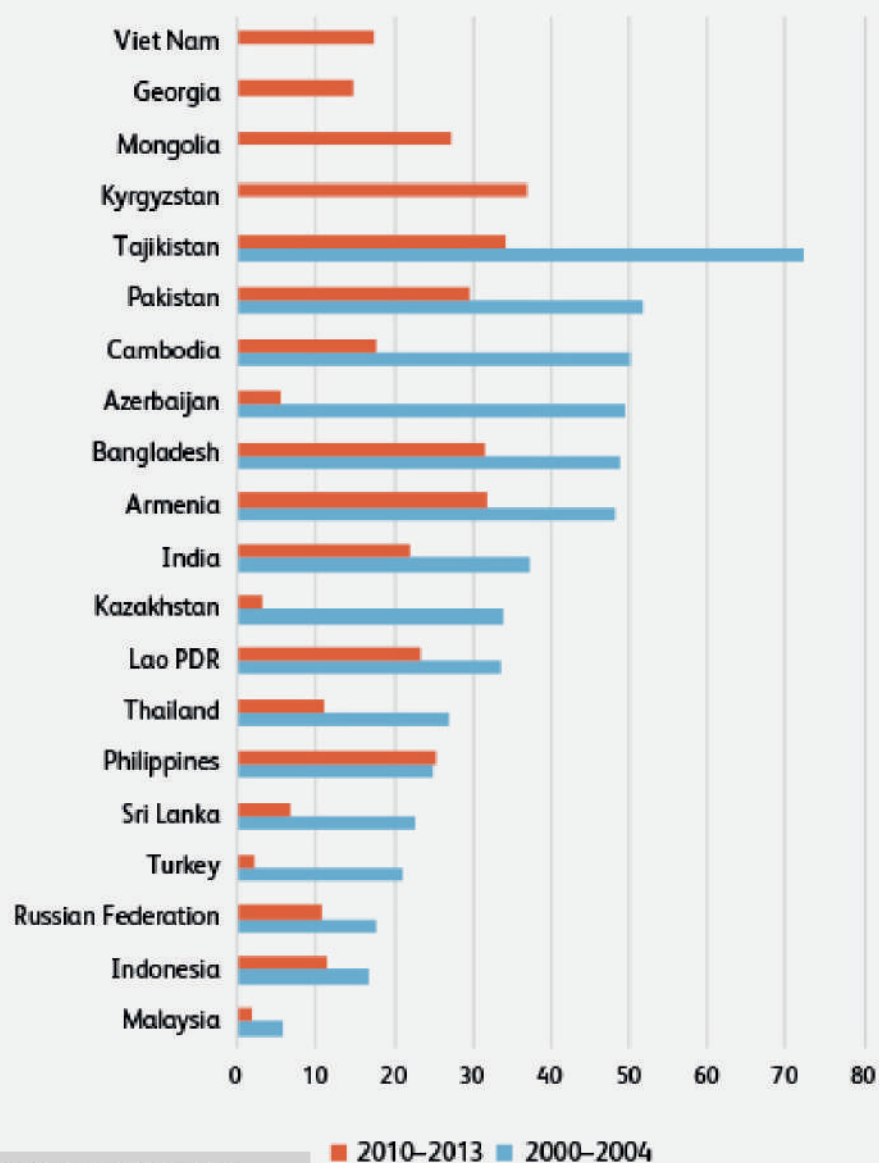

## Share of population living on income less than the national poverty line, by country 2000–2004 and 2010–2013

<http://sdgasiapacific.net/advocacy-resources>

Source: ESCAP, Statistical Database, based on World Bank, Development Research Group, <http://data.unescap.org> (accessed 15 December 2016).