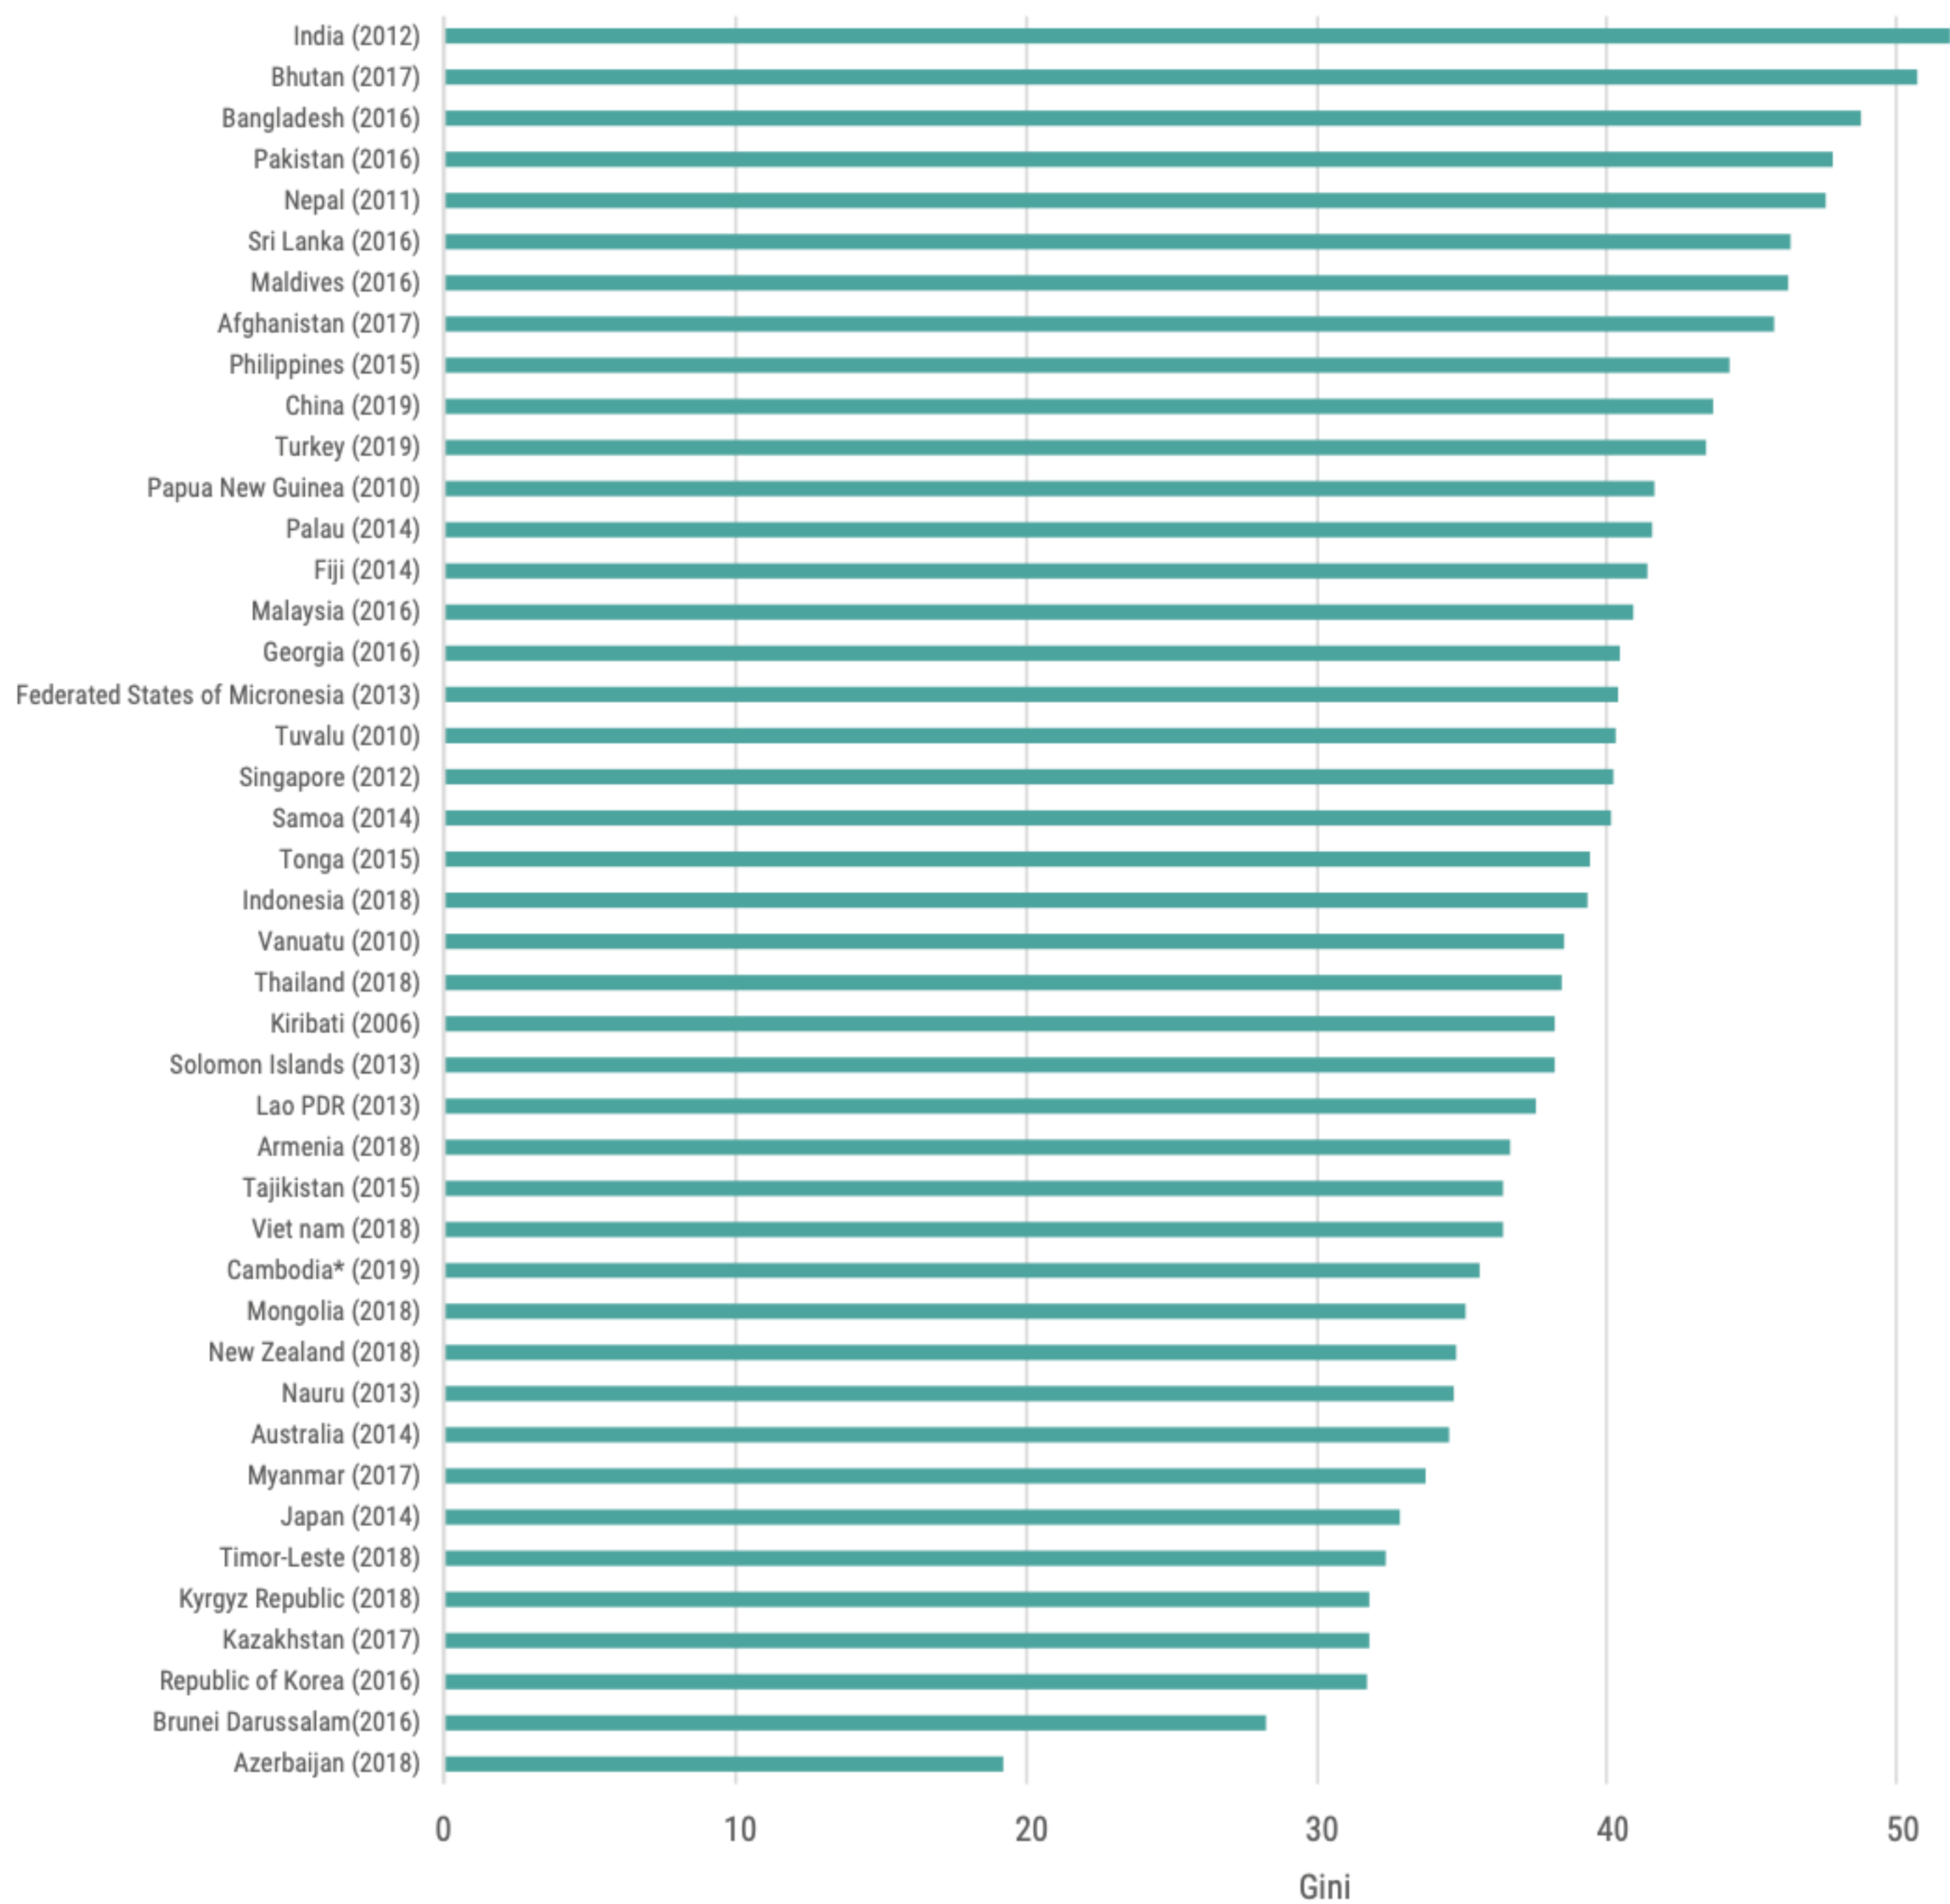

Figure 1.3: Gini Index of Inequality across Asia and the Pacific

www.sdgiapacific.net/advocacy-resources

Source: UNDP, *Inequality and Social Security in the Asia-Pacific Region*, (UNDP Bangkok Regional Hub. 2022).